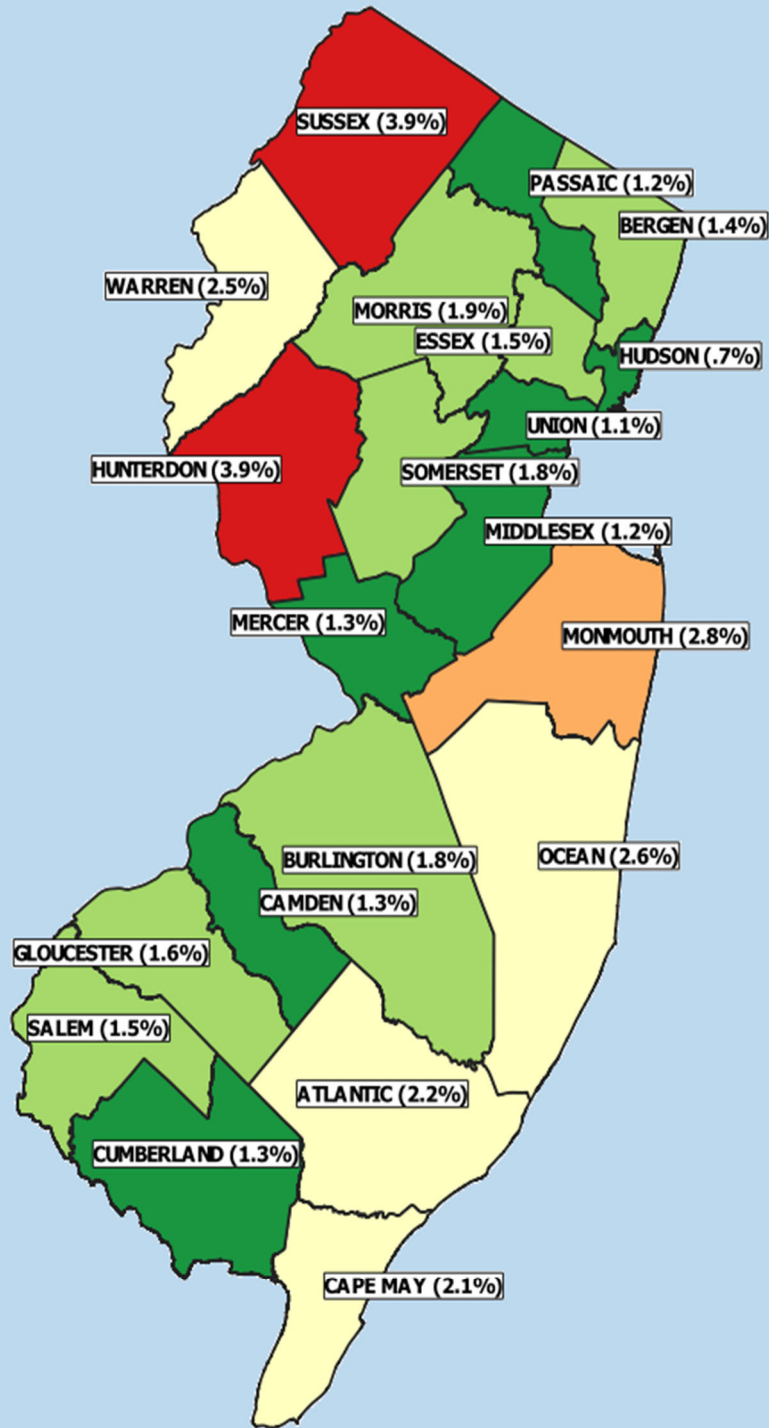

Grade Six Religious Exemption Rates by County – 2019 ASR

- Green – Lowest Religious Exemption Rates
- Light Green – Second Lowest Rates
- Yellow – Middle Rates
- Orange – Second Highest Rates
- Red – Highest Rates